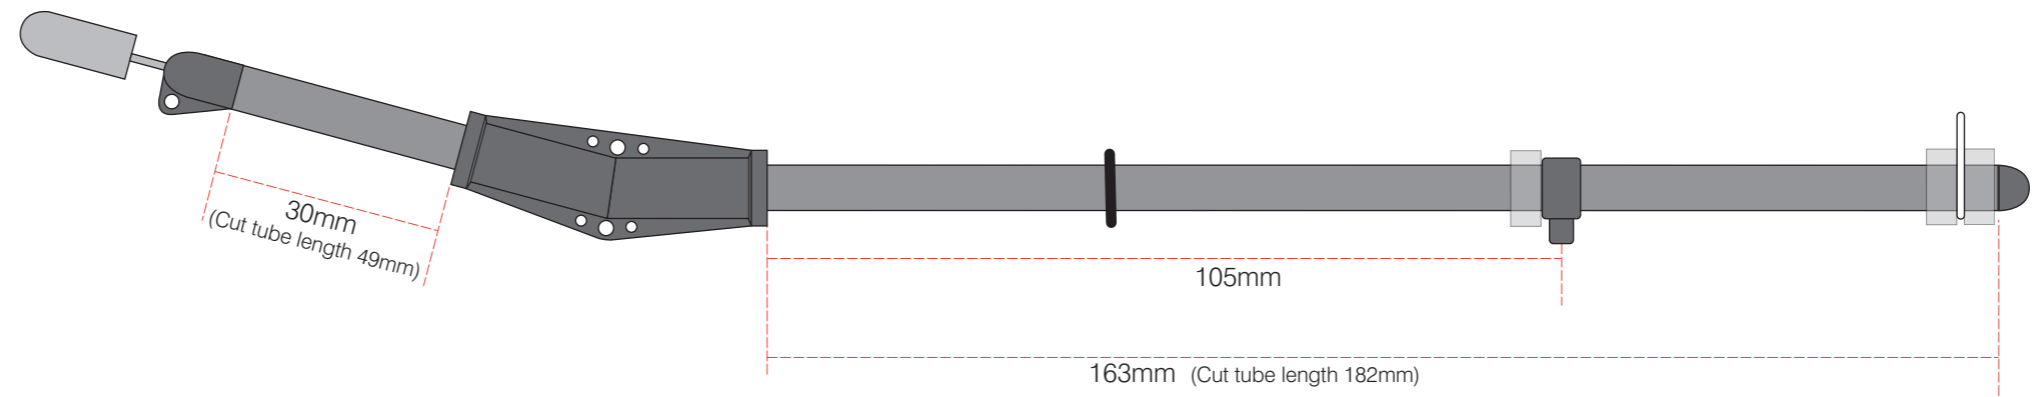

## D Rig Jib & Main Booms

D Rig Mast Tube  
590mm  
8mm External diameter  
6mm Internal diameter

All Boom Tubes  
6mm External diameter  
4mm Internal diameter