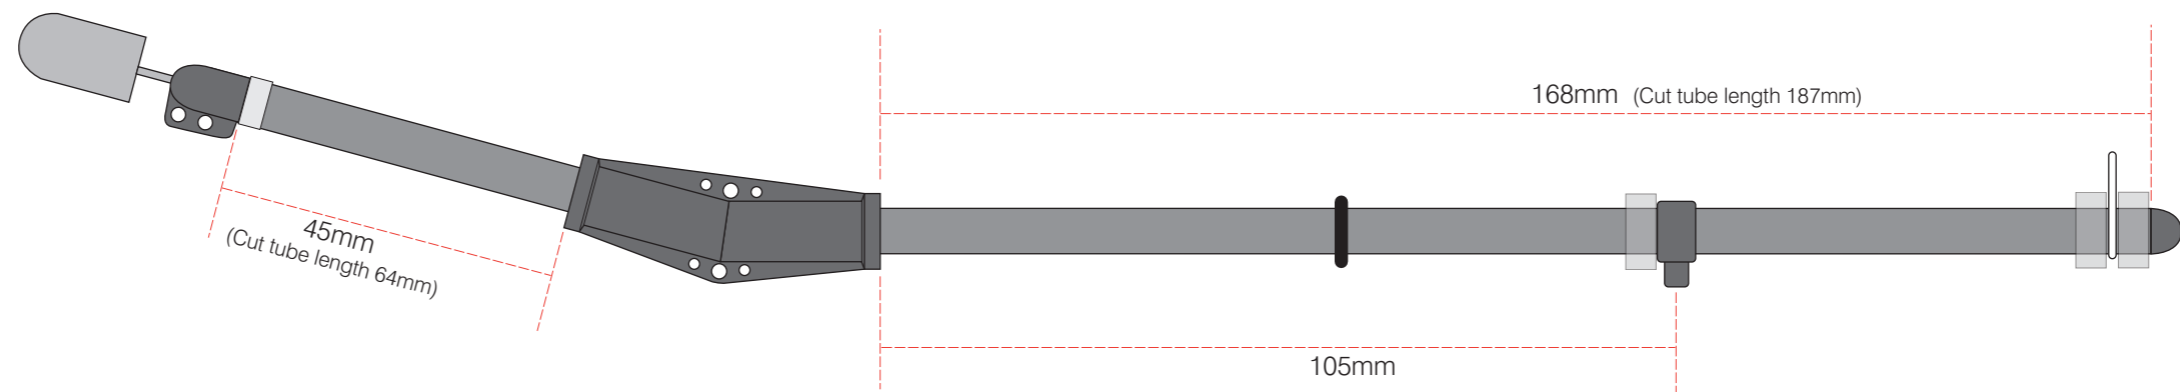

DragonFlite95 C Rig Jib & Main Booms

C Rig Mast Tube
652mm
8mm External diameter
6mm Internal diameter

All Boom Tubes
6mm External diameter
4mm Internal diameter