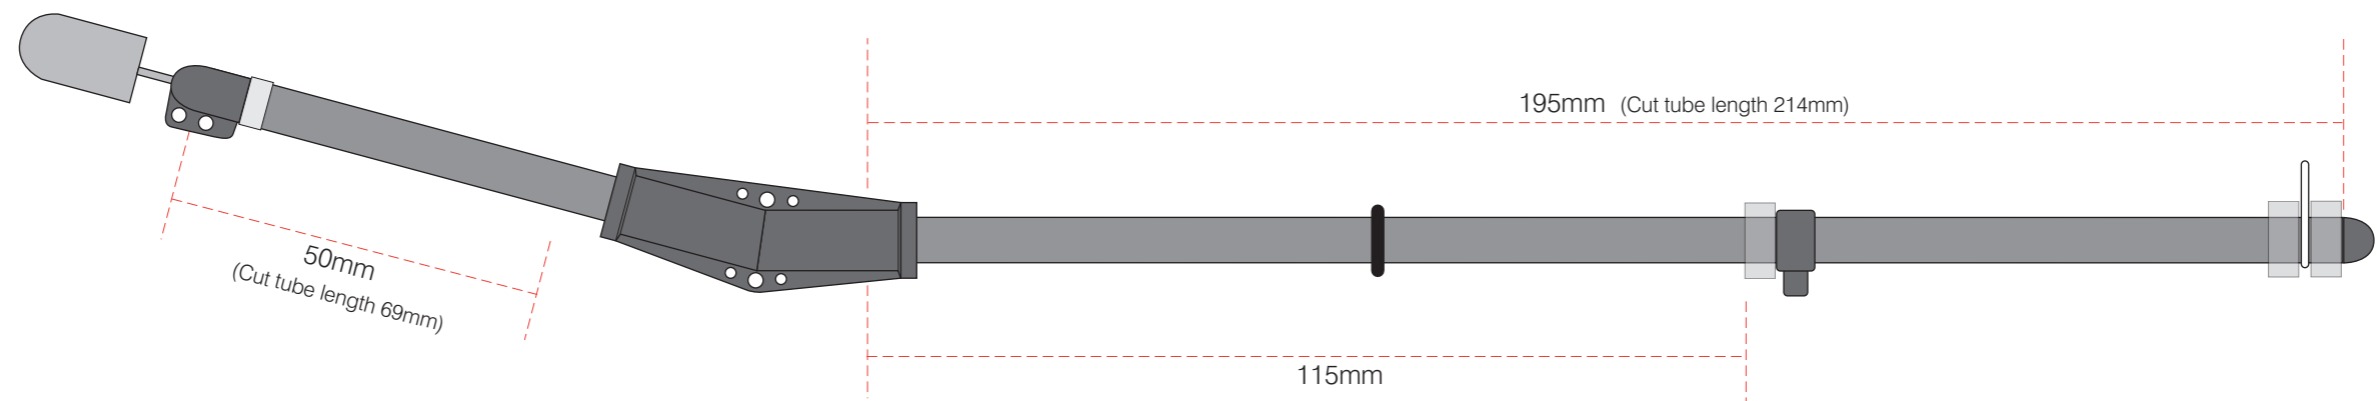

## A Rig Jib & Main Booms

Note: A & B Rig Jib Booms are Identical Dimensions

A Rig Mast Tube  
1000mm  
8mm External diameter  
6mm Internal diameter

All Boom Tubes  
6mm External diameter  
4mm Internal diameter